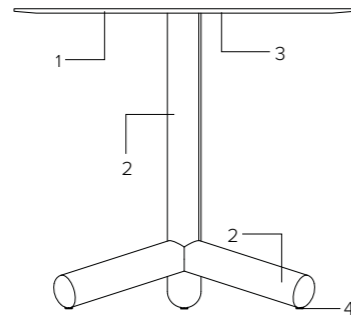

EIGHTY

Favaretto & Partners

TECHNICAL FEATURES SPECIFICHE TECNICHE

80mm tubular section base, 3mm thick, 4mm thick flat support plate, hpl or fenix top

Base a sezione tubolare da 80mm sp. 3mm, piastra appoggio piano sp. 4mm, piano in hpl o fenix

- 1 Hpl/Fenix top
Piano in Hpl/Fenix
- 2 Tubular base 80mm thick
Base in tubolare sp. 80mm
- 3 Steel support plate
Piastra appoggio piano in acciaio
- 4 Rubber feet
Piedini in gomma

COLORS AND MATERIALS COLORI E MATERIALI