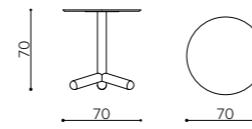

EIGHTY

Favaretto & Partners

TECHNICAL FEATURES SPECIFICHE TECNICHE

80mm tubular section base, 3mm thick, 4mm thick flat support plate, hpl or fenix top

Base a sezione tubolare da 80mm sp. 3mm, piastra appoggio piano sp. 4mm, piano in hpl o fenix

TOP / PIANO

The standard finishing for the top is black or white. Le finiture standard del piano sono nero o bianco.

EIGHTY EG THR7
table Ø70cm
tavolo Ø70cm

- white hpl
hpl bianco
- total black hpl
total black hpl
- black fenix
fenix nero
- hpl decorated wood
hpl decoro legno