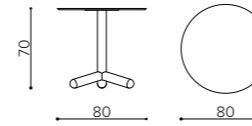

- white hpl
  hpl bianco
- total black hpl
  total black hpl
- black fenix
  fenix nero
- hpl decorated wood
  hpl decoro legno

EIGHTY TLR8
table Ø80cm
tavolo Ø80cm