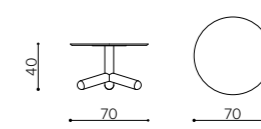

- white hpl
  hpl bianco
- total black hpl
  total black hpl
- black fenix
  fenix nero
- hpl decorated wood
  hpl decoro legno

EIGHTY THR8
table Ø80cm
tavolo Ø80cm