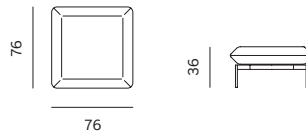

DESIGN: NUMEN / FOR USE

Tekst za pouf

STRUCTURE	solid wood, plywood
SUSPENSION	wave springs
SEAT	HR foam, polyester wadding
BACKREST	HR foam, polyester wadding
LEGS	metal / wooden platform
FINISH	powder coated matte
UPHOLSTERY	fabric / leather

ARMCHAIR
/ FOTELJA

2SEATER
/ 2SJED

3SEATER
/ 3SJED

'SNAKE'
/ 'ZMIJA'

1SEATER BASE
/ 1SJED BASE

1SEATER HALF
MOD (L/R) / 1SJED
HALF MOD (L/D)

1SEATER MOD
/ 1SJED MOD

CORNER
/ KUT