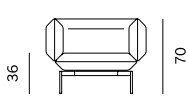

DESIGN: NUMEN / FOR USE

Tekst za pouf

STRUCTURE	solid wood, plywood
SUSPENSION	wave springs
SEAT	HR foam, polyester wadding
BACKREST	HR foam, polyester wadding
LEGS	metal / wooden platform
FINISH	powder coated matte
UPHOLSTERY	fabric / leather

ARMCHAIR
/ FOTELJA

2SEATER
/ 2SJED

3SEATER
/ 3SJED

'SNAKE'
/ 'ZMIJA'

1SEATER BASE
/ 1SJED BASE

1SEATER HALF
MOD (L/R) / 1SJED
HALF MOD (L/D)

1SEATER MOD
/ 1SJED MOD

CORNER
/ KUT