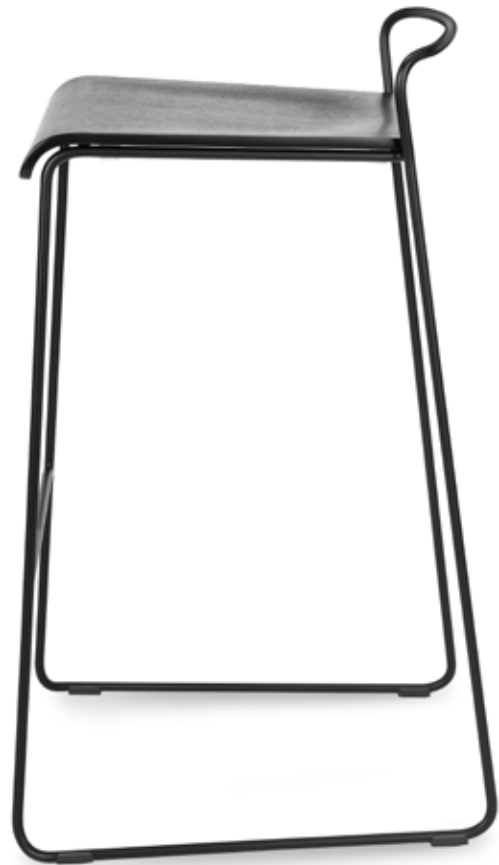

THRU
COUNTER, BAR STOOL

TRACE
DINING CHAIR

TRACE
COUNTER, BAR STOOL

TRACE
LOUNGE

TRANSIT
DINING CHAIR

TRANSIT

COUNTER, BAR STOOL

TRANSIT
CAFE TABLE, BAR TABLE

NEW

TUBULAR

SIDE TABLES

URBAN

MODULAR SHELVING / PLANTER

WING
LOUNGE CHAIR

ZAG
DINING CHAIR
COUNTER, BAR STOOL

NEW