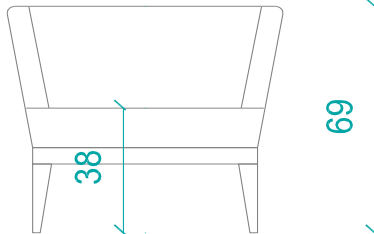

Leg colors: Walnut, Natural, Venge

DIMENSIONS

Seat height: 38 cm

Width: 74 cm

Depth: 74 cm

Height: 69 cm

74

ISTANBUL Showroom (Head office): Kağıthane Cad. No:87 Çağlayan 34403 İstanbul /Turkey T: +90 212 220 26 97 F: +90 212 320 12 76 export@b-t.com.tr