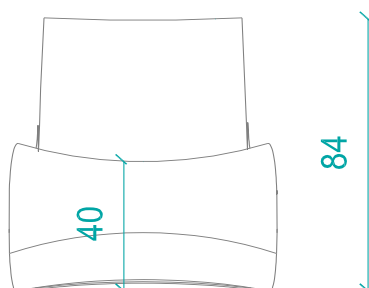

Leg materials:

DIMENSIONS

Seat height: 40 cm

Width: 73 cm

Depth: 74 cm

Height: 84 cm

ISTANBUL Showroom (Head office): Kađıthane Cad. No:87 Çađlayan 34403 Istanbul /Turkey T: +90 212 220 26 97 F: +90 212 320 12 76 export@b-t.com.tr