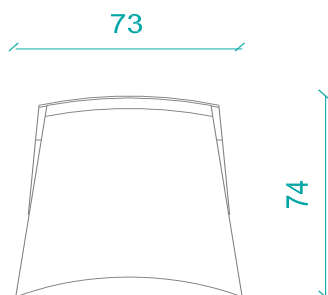

Leg materials:

DIMENSIONS

Seat height: 40 cm

Width: 73 cm

Depth: 74 cm

Height: 84 cm

ISTANBUL Showroom (Head office): Kađıthane Cad. No:87 Çađlayan 34403 Istanbul /Turkey T: +90 212 220 26 97 F: +90 212 320 12 76 export@b-t.com.tr