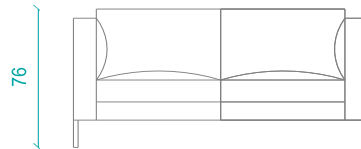

Leg materials: Bright chrome, Matt chrome, Static painted

DIMENSIONS

Seat height: 40 cm

Width: 200 - 140 - 74 cm (Triple, Double, Single)

Depth: 74 cm

Height: 76 cm

Seat depth: 55 cm

ISTANBUL Showroom (Head office): Kağıthane Cad. No:87 Çağlayan 34403 İstanbul /Turkey T: +90 212 220 26 97 F: +90 212 320 12 76 export@b-t.com.tr