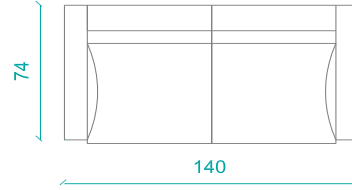

Leg materials: Bright chrome, Matt chrome, Static painted

DIMENSIONS

Seat height: 40 cm

Width: 200 - 140 - 74 cm (Triple, Double, Single)

Depth: 74 cm

Height: 76 cm

Seat depth: 55 cm

ISTANBUL Showroom (Head office): Kağıthane Cad. No:87 Çağlayan 34403 İstanbul /Turkey T: +90 212 220 26 97 F: +90 212 320 12 76 export@b-t.com.tr