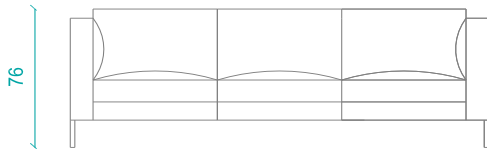

Leg materials: Bright chrome, Matt chrome, Static painted

DIMENSIONS

Seat height: 40 cm

Width: 200 - 140 - 74 cm (Triple, Double, Single)

Depth: 74 cm

Height: 76 cm

Seat depth: 55 cm

ISTANBUL Showroom (Head office): Kağıthane Cad. No:87 Çağlayan 34403 İstanbul /Turkey T: +90 212 220 26 97 F: +90 212 320 12 76 export@b-t.com.tr