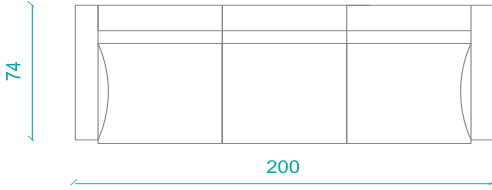

Leg materials: Bright chrome, Matt chrome, Static painted

DIMENSIONS

Seat height: 40 cm

Width: 200 - 140 - 74 cm (Triple, Double, Single)

Depth: 74 cm

Height: 76 cm

Seat depth: 55 cm

ISTANBUL Showroom (Head office): Kağıthane Cad. No:87 Çağlayan 34403 İstanbul /Turkey T: +90 212 220 26 97 F: +90 212 320 12 76 export@b-t.com.tr