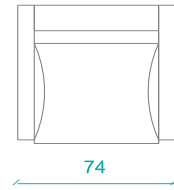

Leg materials: Bright chrome, Matt chrome, Static painted

DIMENSIONS

Seat height: 40 cm

Width: 200 - 140 - 74 cm (Triple, Double, Single)

Depth: 74 cm

Height: 76 cm

Seat depth: 55 cm

ISTANBUL Showroom (Head office): Kağıthane Cad. No:87 Çağlayan 34403 İstanbul /Turkey T: +90 212 220 26 97 F: +90 212 320 12 76 export@b-t.com.tr