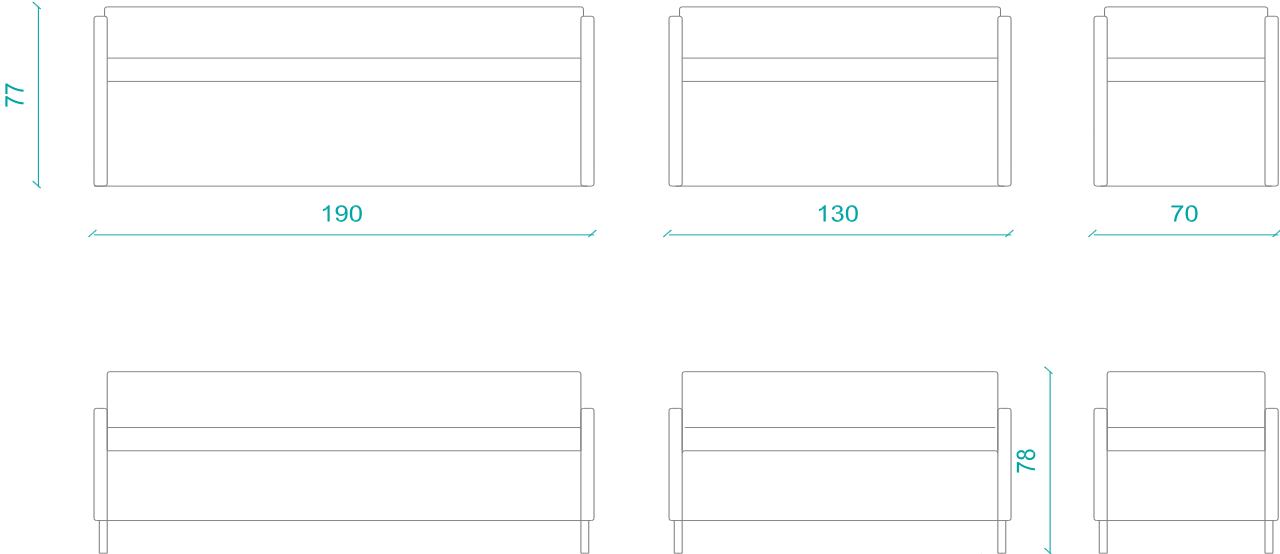

Leg materials: Bright chrome, Matt chrome, Static painted

DIMENSIONS

Seat height: 44 cm

Width: 190 - 130 - 70 cm (Triple, Double, Single)

Depth: 77 cm

Height: 78 cm

Seat depth: 55 cm

ISTANBUL Showroom (Head office): Kağıthane Cad. No:87 Çağlayan 34403 İstanbul /Turkey T: +90 212 220 26 97 F: +90 212 320 12 76 export@b-t.com.tr