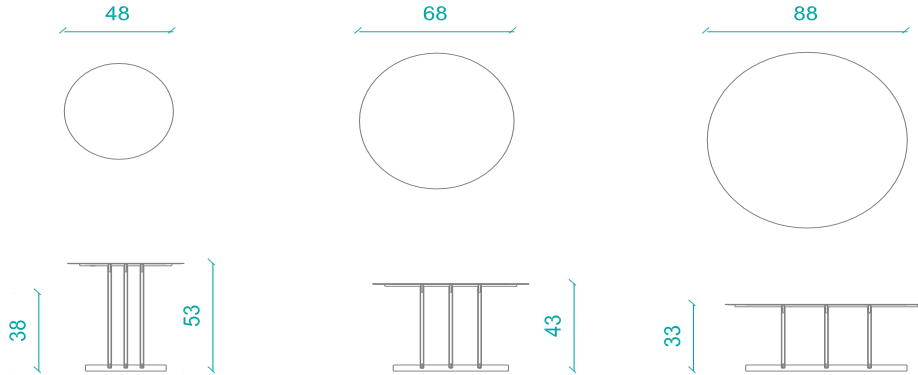

**MATERIALS**

Top material: Static painted metal tray in black, white or yellow color

Base: Massive wood in walnut or natural color & lacquer in black or white colors.

Polls: Bright chrome or Static painted in black, white or yellow colors

Veneer Colors for base: Walnut, Ovankol, Oak, Gold Teak

Wood Base Colors: Walnut, Natural**Polls Colors: White, Black, Bright Chrome****DIMENSIONS**

Width : 88 - 68 - 48 cm

Depth : 88 - 68 - 48 cm

Height : 33 - 43 - 53 cm