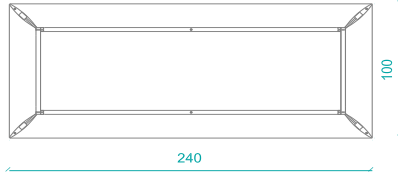

**DIMENSIONS**

Width: 300-240-200 cm

Depth: 120- 100- 90 cm

Height: 75 cm

**Ölçüler / Dimensions**

90x200x75 cm (w/h)

100x200x75 cm (w/h)

100x240x75 cm (w/h)