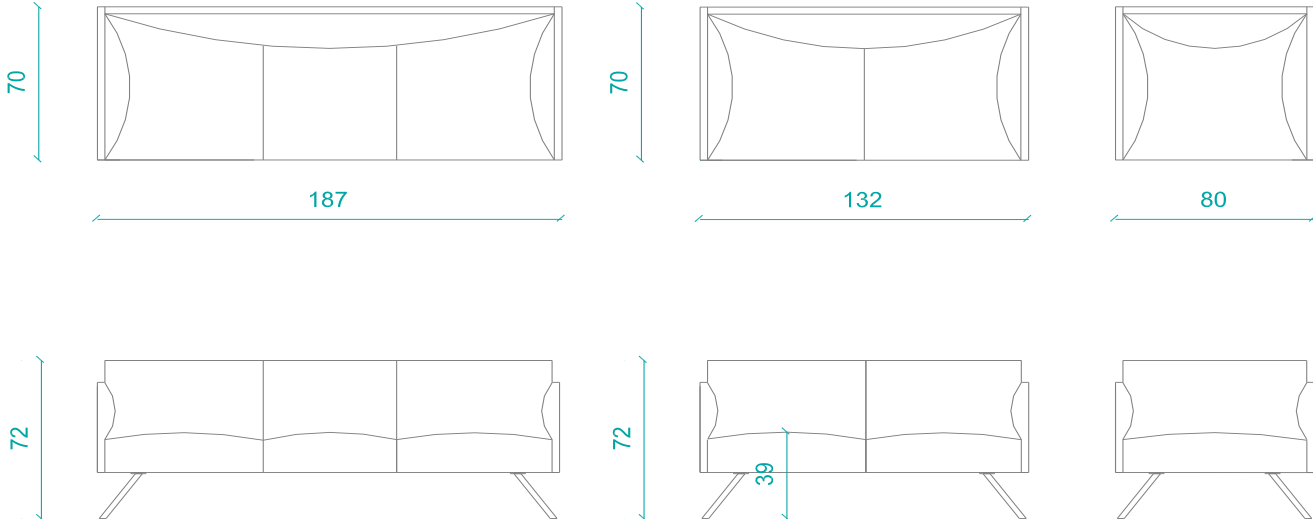

Leg materials: Bright chrome, Matt chrome, Static painted

DIMENSIONS

Seat height: 40 cm

Width: 187 , 132 , 80 cm (Triple, Double, Single)

Depth: 70 cm

Height: 72 cm

Seat depth: 52 cm

ISTANBUL Showroom (Head office): Kağıthane Cad. No:87 Çağlayan 34403 İstanbul /Turkey T: +90 212 220 26 97 F: +90 212 320 12 76 export@b-t.com.tr