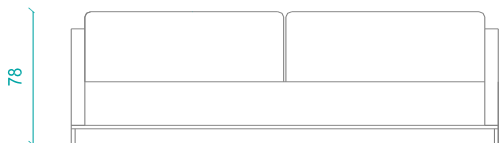

Leg materials: Bright chrome, Matt chrome, Static painted

DIMENSIONS

Seat height: 37 cm

Width: 220 - 156 - 84 cm (Triple, Double, Single)

Depth: 95 cm

Height: 78 cm

Seat depth: 59 cm

ISTANBUL Showroom (Head office): Kađıthane Cad. No:87 Çađlayan 34403 Istanbul /Turkey T: +90 212 220 26 97 F: +90 212 320 12 76 export@b-t.com.tr