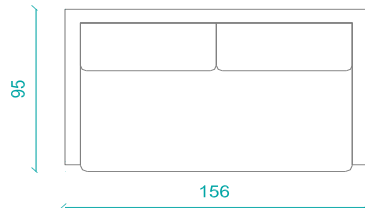

Leg materials: Bright chrome, Matt chrome, Static painted

DIMENSIONS

Seat height: 37 cm

Width: 220 - 156 - 84 cm (Triple, Double, Single)

Depth: 95 cm

Height: 78 cm

Seat depth: 59 cm

ISTANBUL Showroom (Head office): Kađıthane Cad. No:87 Çađlayan 34403 Istanbul /Turkey T: +90 212 220 26 97 F: +90 212 320 12 76 export@b-t.com.tr