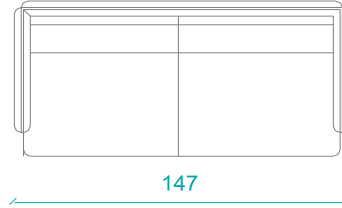

Leg materials: Bright chrome, Matt chrome, Static painted

DIMENSIONS

Seat height: 42 cm

Width: 210 - 147 - 76 cm (Triple, Double, Single)

Depth: 72 cm

Height: 88 cm

Seat depth: 50 cm

ISTANBUL Showroom (Head office): Kağıthane Cad. No:87 Çağlayan 34403 İstanbul /Turkey T: +90 212 220 26 97 F: +90 212 320 12 76 export@b-t.com.tr