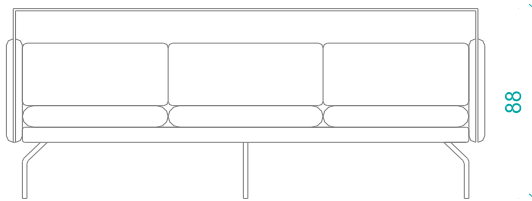

Leg materials: Bright chrome, Matt chrome, Static painted

DIMENSIONS

Seat height: 42 cm

Width: 210 - 147 - 76 cm (Triple, Double, Single)

Depth: 72 cm

Height: 88 cm

Seat depth: 50 cm

ISTANBUL Showroom (Head office): Kağıthane Cad. No:87 Çağlayan 34403 İstanbul /Turkey T: +90 212 220 26 97 F: +90 212 320 12 76 export@b-t.com.tr