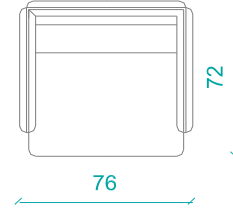

Leg materials: Bright chrome, Matt chrome, Static painted

DIMENSIONS

Seat height: 42 cm

Width: 210 - 147 - 76 cm (Triple, Double, Single)

Depth: 72 cm

Height: 88 cm

Seat depth: 50 cm

ISTANBUL Showroom (Head office): Kağıthane Cad. No:87 Çağlayan 34403 İstanbul /Turkey T: +90 212 220 26 97 F: +90 212 320 12 76 export@b-t.com.tr